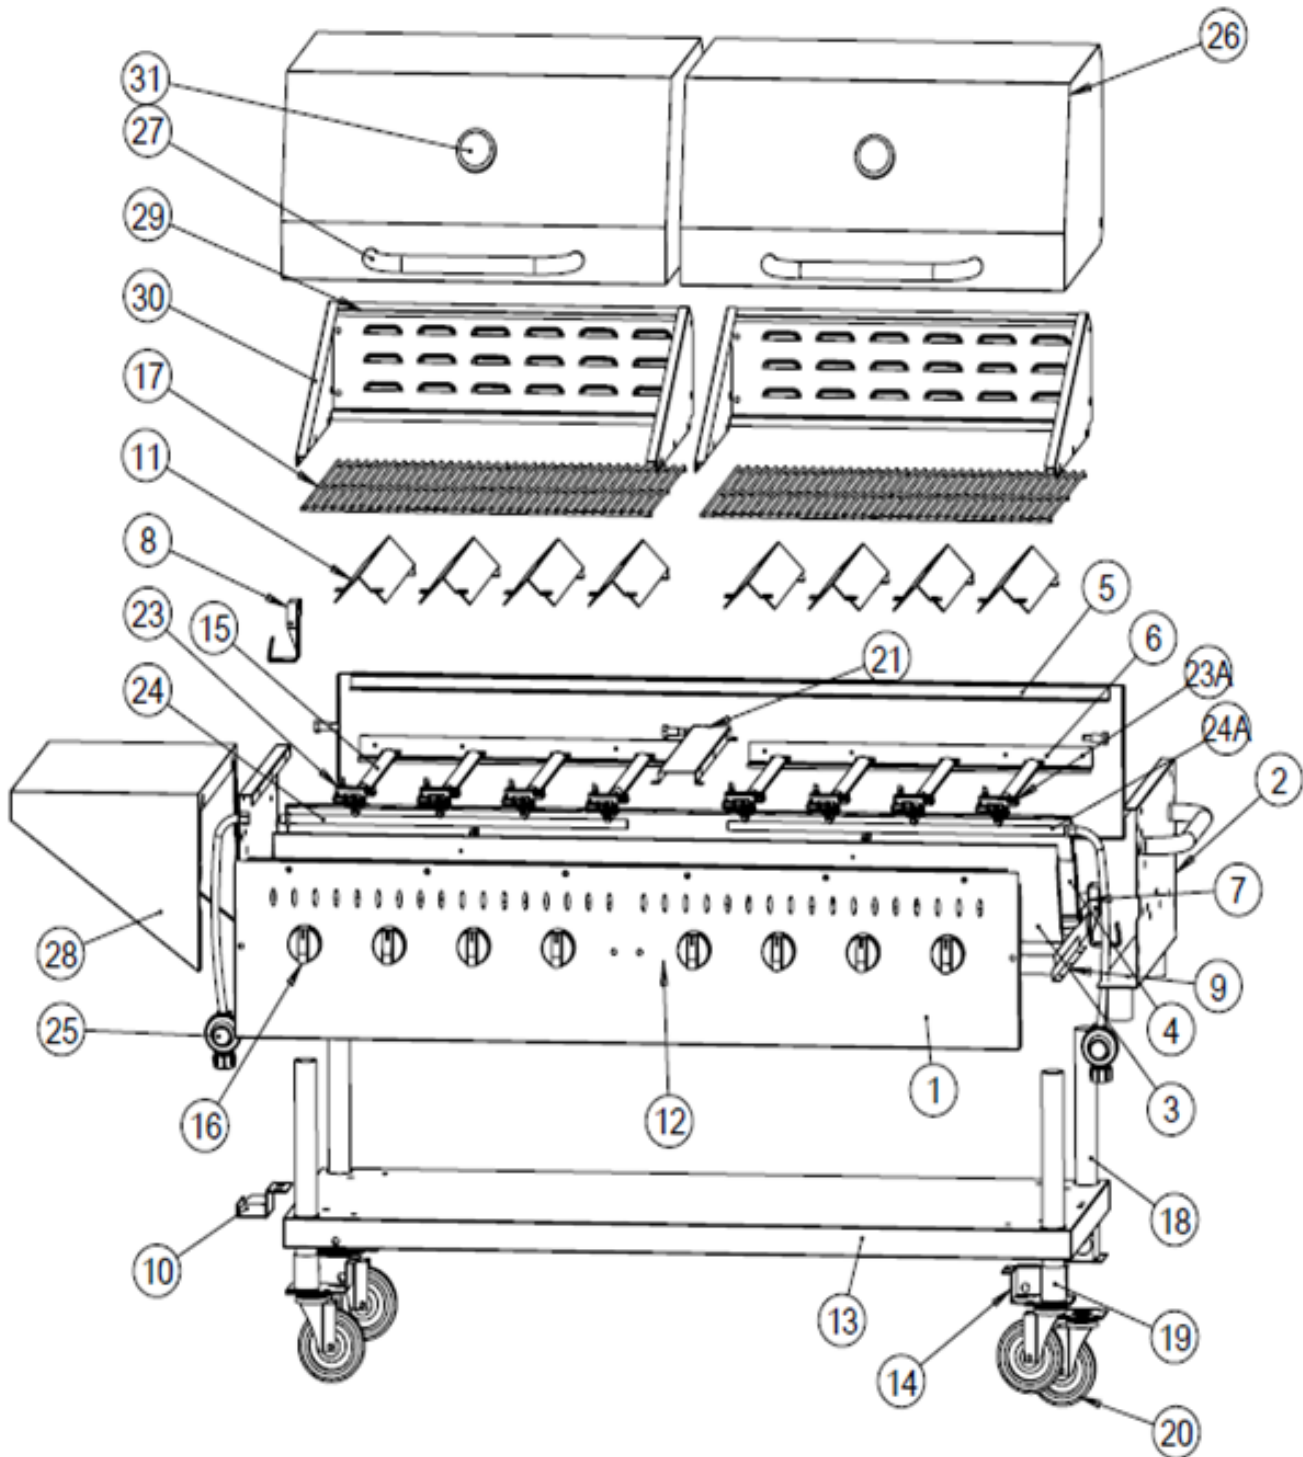

Parts Breakdown

Model CE-CN-0060-S LP 47353

Parts Breakdown

Model CE-CN-0060-S LP 47353

Item No.	Description	Position	Item No.	Description	Position	Item No.	Description	Position
AI625	Front Panel 60" for 47353	1	AI605	Caster Bracket for 47353	14	AI616	Handle for 47353	27
AI593	Left and Right Side Plate for 47353	2	AI606	Burner for 47353	15	AI624	Side Shelf for 47353	28
AI626	Front Interior Plate 60" for 47353	3	AI607	Knob for 47353	16	AP829	Dome Back Support Plate for 47353	29
AI627	Front Fender Plate 60" for 47353	4	AI608	Rack 13 3/8" for 47353	17	AP830	Dome Side Support Plate for 47353	30
AI628	Back Plate 60" for 47353	5	AI609	Tube for 47353	18	AI618	Thermometer for 47353	31
AI597	Burner Support Bracket 30" for 47353	6	AI610	Sleeve for 47353	19	AI780	Nameplate for 47353	32
AI629	Bottom Interior Plate 60" for 47353	7	AI611	4" Caster for 47353	20	AI617	Step Bolt for 47353	
AI599	Cylinder Hanger for 47353	8	AP827	Wheel for 47353	21	AP831	Open Pin for 47353	
AI600	Side Bracket for 47353	9	AP828	Wheel Axis for 47353	22	AP832	M10 Nut for 47353	
AI601	Cylinder Support Bracket for 47353	10	AI613	Gas Pipe Left Inlet 30" for 47353	23, 24	AP833	M8x20 Screw for 47353	
AI602	Radiator Plate for 47353	11	AN680	Gas Pipe Left Inlet 36" for 47353	23A, 24A	AP834	M8 Nut for 47353	
AI603	Tray 30" for 47353	12	AI615	Connector Hose and LP Regulator for 47353	25	AP835	M8 Connect Nut 304 for 47353	
AI630	Shelf 60" for 47353	13	AI623	Roll Dome 30" for 47353	26			